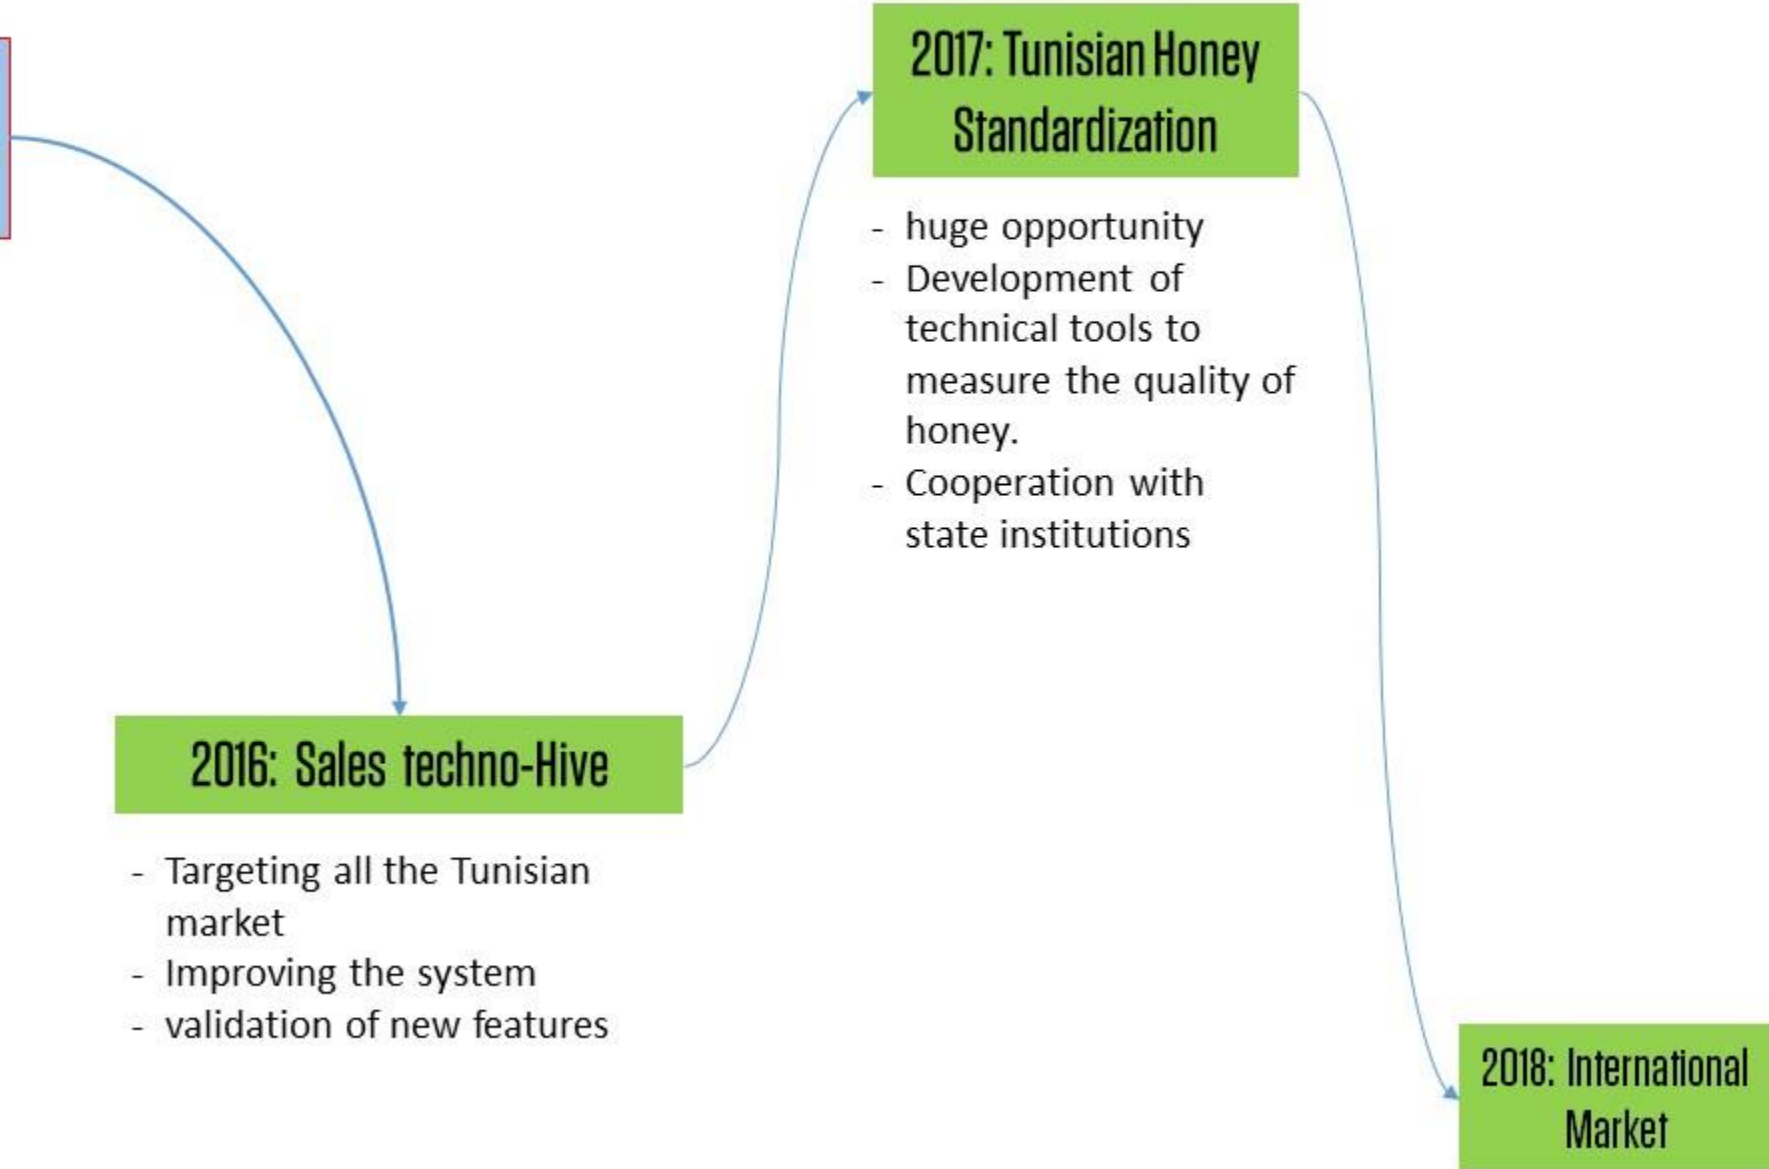

Milestones

2015: Development Of the Minimum Viable Product

- Development of several prototypes
- Studying risks
- Establishing a strategic partnerships
- Testing
- Final validation of the MVP

2016: Sales techno-Hive

- Targeting all the Tunisian market
- Improving the system
- validation of new features

2017: Tunisian Honey Standardization

- huge opportunity
- Development of technical tools to measure the quality of honey.
- Cooperation with state institutions

2018: International Market